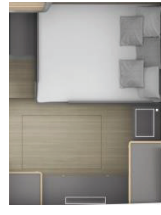

Crew cabin

Hold

Double bed

Sofa

Max Length: 3M65 (incl. Outboard motor)
Max Weight: 450kg

Toilet

Desk

Cockpit table
movable

Sofa

PRIVILEGE SERIE 6

*Version 4 double cabins including
Owner's Suite + galley in stdb hull (standard)*

2017

Outdoor
Kitchen

Max Length: 3M65 (incl. Outboard motor)
Max Weight: 450kg