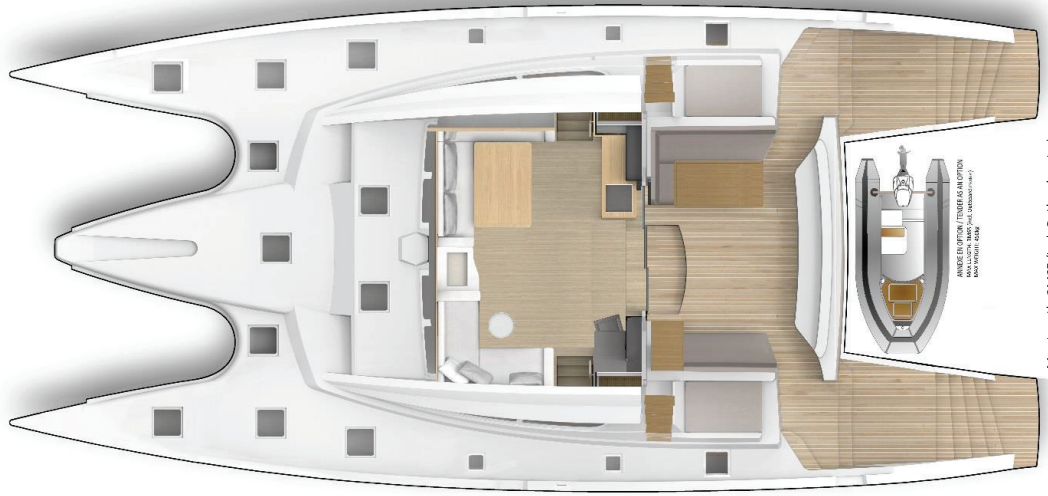

Crew cabin

Hold

Double bed

Sofa

Max Length: 3M65 (incl. Outboard motor)
Max Weight: 450kg

Toilet

Desk

Cockpit table
movable

Sofa

PRIVILEGE SERIE 6

*Version 4 double cabins including
Owner's Suite + galley in stdb hull (standard)*

2017

Outdoor
Kitchen

Max Length: 3M65 (incl. Outboard motor)
Max Weight: 450kg