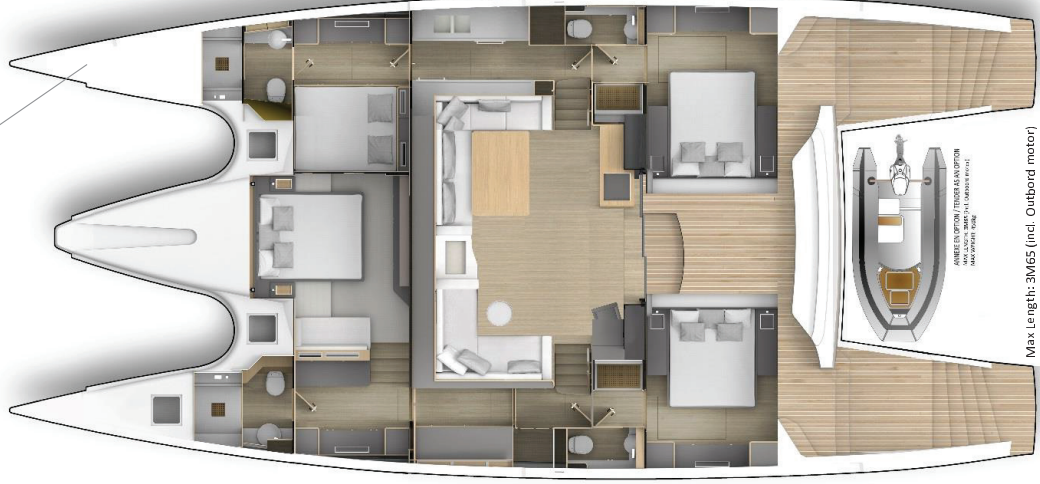

Crew cabin

Hold

Double bed

Sofa

Max Length: 3M65 (incl. Outboard motor)
Max Weight: 450kg

Toilet

Desk

Cockpit table
movable

Sofa

PRIVILEGE SERIE 6

*Version 4 double cabins including
Owner's Suite + galley in stdb hull (standard)*

2017

Outdoor
Kitchen

Max Length: 3M65 (incl. Outboard motor)
Max Weight: 450kg