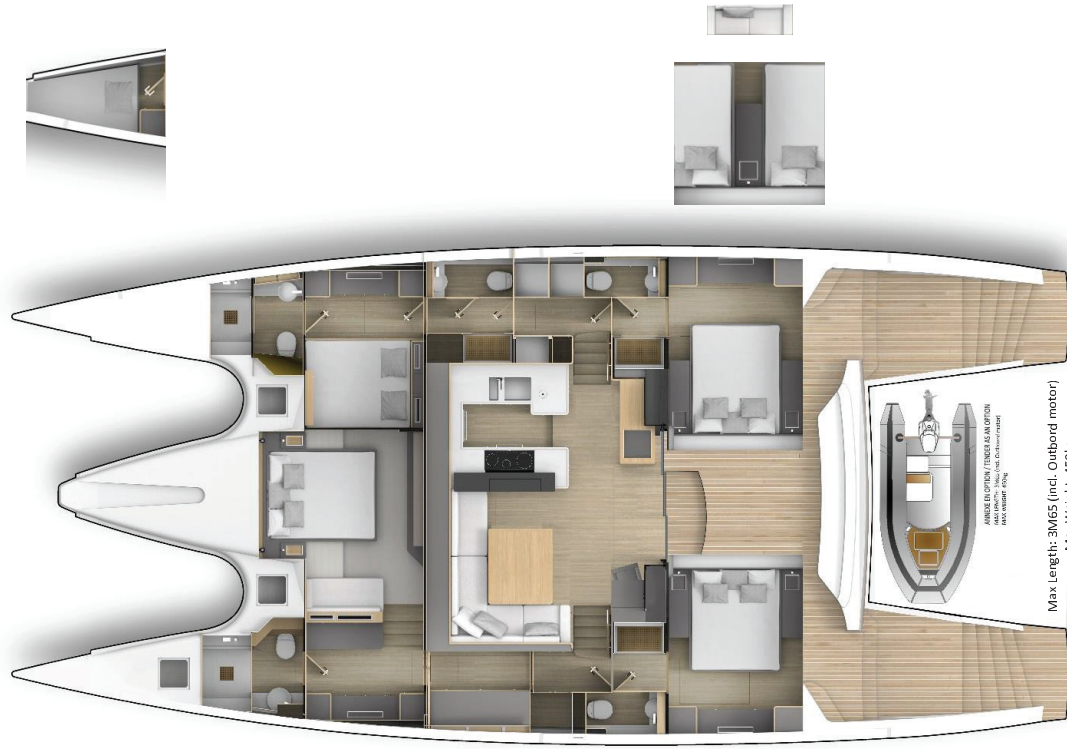

Max Length: 3M65 (incl. Outboard motor)
Max Weight: 450kg